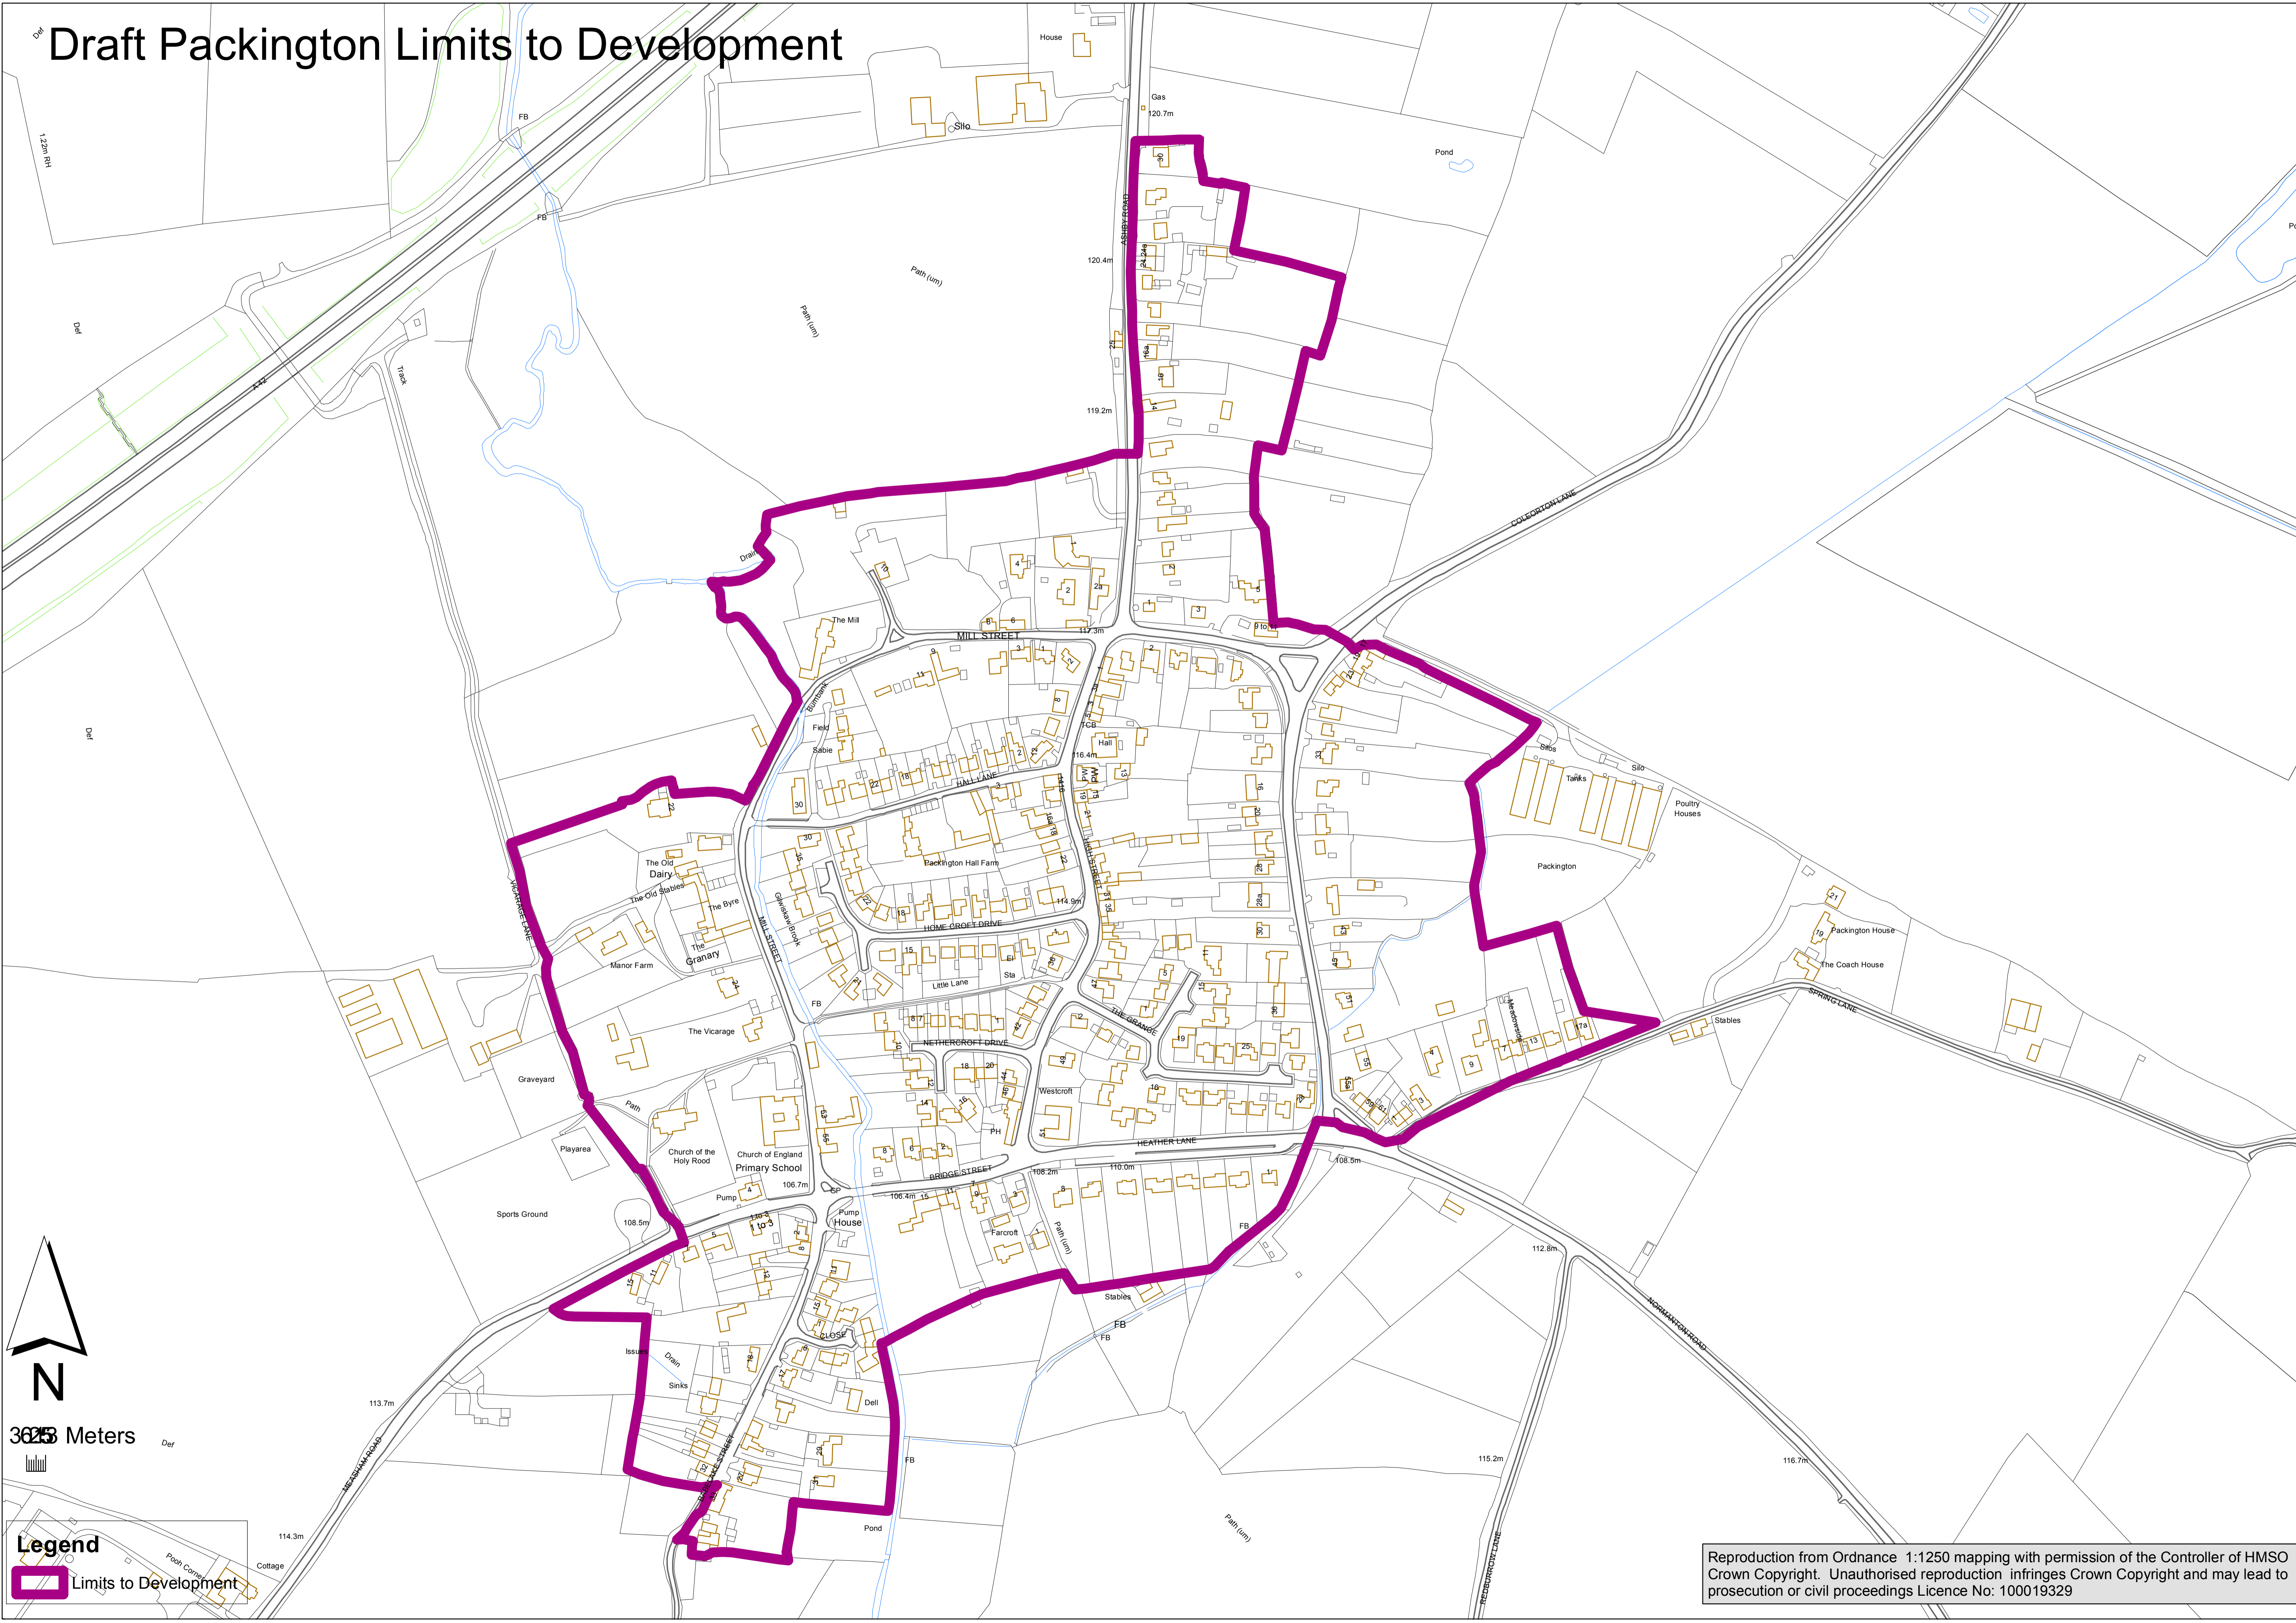

Draft Packington Limits to Development

Reproduction from Ordnance 1:1250 mapping with permission of the Controller of HMSO Crown Copyright. Unauthorised reproduction infringes Crown Copyright and may lead to prosecution or civil proceedings Licence No: 100019329